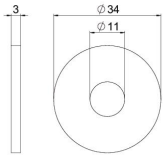

Technical data sheet

Large washer

Item number: 6408726

Washer of particularly large outer diameter.

St Steel

GSP Electrogalvanised, black-passivated

Master data

Item number	6408726
Type	DIN440 11 G SW
Description 1	Washer
Description 2	to DIN 440
Manufacturer	OBO
Dimension	M10
Colour	Black
Material	Steel
Surface	Electrogalvanised, black-passivated
Surface standard	
Smallest sales unit	100
Unit of quantity	Piece
Weight	1.5 kg
Weight unit	kg/100 pc.

Technical data sheet

Large washer

Item number: 6408726

Dimensions

Dimension d	11 mm
Dimension d max.	34 mm
Dimension d min.	34 mm
Dimension h	3 mm

Technical data

Faceted	no
Hardened	no
Thread	M10
Inner diameter	11 mm
Hole diameter	11 mm
Material thickness	3 mm