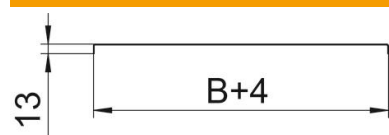

St Steel

FS Strip galvanized

Master data

| | |
|---------------------|---------------------------|
| Item number | 6052150 |
| Type | DRL 150 FS |
| Description 1 | Cover with turn buckle |
| Description 2 | for cable tray and ladder |
| Manufacturer | OBO |
| Dimension | 150x3000 |
| Material | Steel |
| Surface | Strip galvanized |
| Surface standard | DIN EN 10346 |
| Smallest sales unit | 3 |
| Unit of quantity | Metre |
| Weight | 141.667 kg |
| Weight unit | kg/100 m |

Technical data sheet

Cover with turn buckle FS

Item number: 6052150

Dimensions

| | |
|-----------------|----------|
| Length | 3,000 mm |
| Length | 10 ft |
| Width | 150 mm |
| Width | 6 in |
| Height | 35 mm |
| Plate thickness | 0.04 in |
| Plate thickness | 1 mm |
| Dimension B | 150 mm |
| Dimension H | 15 mm |