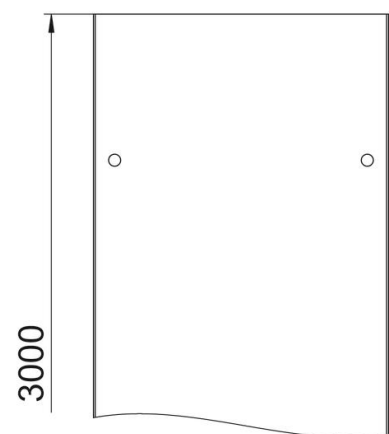

Technical data sheet

Cover with turn buckle FS

Item number: 6052150

Cover for cable trays and cable ladders with turn buckles.
Transverse bead from 500 mm width.
When using covers outdoors, additional measures against the influence of wind must be taken.

St Steel

FS Strip galvanized

Master data

| | |
|---------------------|---------------------------|
| Item number | 6052150 |
| Type | DRL 150 FS |
| Description 1 | Cover with turn buckle |
| Description 2 | for cable tray and ladder |
| Manufacturer | OBO |
| Dimension | 150x3000 |
| Material | Steel |
| Surface | Strip galvanized |
| Surface standard | DIN EN 10346 |
| Smallest sales unit | 3 |
| Unit of quantity | Metre |
| Weight | 141.667 kg |
| Weight unit | kg/100 m |

Technical data sheet

Cover with turn buckle FS

Item number: 6052150

Dimensions

| | |
|-----------------|----------|
| Length | 3,000 mm |
| Length | 10 ft |
| Width | 150 mm |
| Width | 6 in |
| Height | 35 mm |
| Plate thickness | 0.04 in |
| Plate thickness | 1 mm |
| Dimension B | 150 mm |
| Dimension H | 15 mm |

Technical data sheet

Cover with turn buckle FS

Item number: 6052150

Technical data

| | |
|-------------------------------|-----------|
| Number of turn buckles | 6 St. |
| Fastening type | Sash lock |
| Maintain electrical functions | yes |
| Suitable for mesh cable tray | no |
| Suitable for cable ladder | yes |
| Suitable for cable tray | yes |
| Rustproof steel, pickled | no |