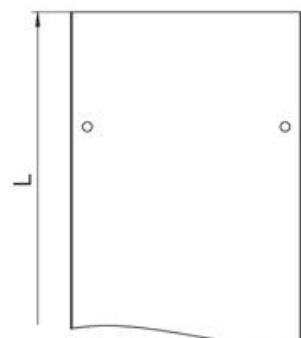

Technical data sheet

Cover with turn buckle FS

Item number: 6052150

Cover for cable trays and cable ladders with turn buckles.
Transverse bead from 500 mm width.
When using covers outdoors, additional measures against the influence of wind must be taken.

St Steel

FS Strip galvanized

Master data

| | |
|---------------------|---------------------------|
| Item number | 6052150 |
| Type | DRL 150 FS |
| Description 1 | Cover with turn buckle |
| Description 2 | for cable tray and ladder |
| Manufacturer | OBO |
| Dimension | 150x3000 |
| Material | Steel |
| Surface | Strip galvanized |
| Surface standard | DIN EN 10346 |
| Smallest sales unit | 3 |
| Unit of quantity | Metre |
| Weight | 141.667 kg |
| Weight unit | kg/100 m |

Technical data sheet

Cover with turn buckle FS

Item number: 6052150

Dimensions

| | |
|-----------------|----------|
| Length | 3,000 mm |
| Length | 10 ft |
| Width | 150 mm |
| Width | 6 in |
| Height | 35 mm |
| Plate thickness | 0.04 in |
| Plate thickness | 1 mm |
| Dimension B | 150 mm |
| Dimension H | 15 mm |

Technical data sheet

Cover with turn buckle FS

Item number: 6052150

Technical data

| | |
|-------------------------------|-----------|
| Number of turn buckles | 6 St. |
| Fastening type | Sash lock |
| Maintain electrical functions | yes |
| Suitable for mesh cable tray | no |
| Suitable for cable ladder | yes |
| Suitable for cable tray | yes |
| Rustproof steel, pickled | no |