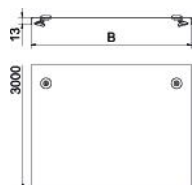

Technical data sheet

Cover with turn buckle FS

Item number: 6052150

Cover for cable trays and cable ladders with turn buckles.
Transverse bead from 500 mm width.
When using covers outdoors, additional measures against the influence of wind must be taken.

St Steel

FS Strip galvanized

Master data

| | |
|---------------------|---------------------------|
| Item number | 6052150 |
| Type | DRL 150 FS |
| Description 1 | Cover with turn buckle |
| Description 2 | for cable tray and ladder |
| Manufacturer | OBO |
| Dimension | 150x3000 |
| Material | Steel |
| Surface | Strip galvanized |
| Surface standard | DIN EN 10346 |
| Smallest sales unit | 3 |
| Unit of quantity | Metre |
| Weight | 141.667 kg |
| Weight unit | kg/100 m |

Technical data sheet

Cover with turn buckle FS

Item number: 6052150

Dimensions

| | |
|-----------------|----------|
| Length | 3,000 mm |
| Length | 10 ft |
| Width | 150 mm |
| Width | 6 in |
| Height | 35 mm |
| Plate thickness | 0.04 in |
| Plate thickness | 1 mm |
| Dimension B | 150 mm |
| Dimension H | 15 mm |

Technical data sheet

Cover with turn buckle FS

Item number: 6052150

Technical data

| | |
|-------------------------------|-----------|
| Number of turn buckles | 6 St. |
| Fastening type | Sash lock |
| Maintain electrical functions | yes |
| Suitable for mesh cable tray | no |
| Suitable for cable ladder | yes |
| Suitable for cable tray | yes |
| Rustproof steel, pickled | no |