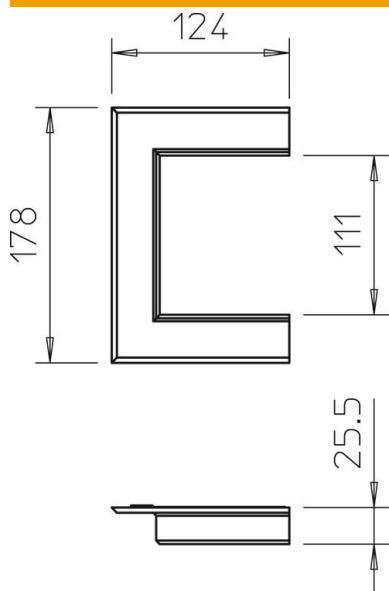

# Technical data sheet

Aluminium wall cover, open, 90110

Item number: 6278880

Wall cover, open, to close wall penetrations during wall mounting.

**Alu** Aluminium

## Master data

Item number	6278880
Type	G-AWAO90110RW
Description 1	Wall cover
Description 2	open
Manufacturer	OBO
Dimension	124x178x25
Colour	Pure white; RAL 9010
Material	Aluminium
Smallest sales unit	1
Unit of quantity	Piece
Weight	11.6 kg
Weight unit	kg/100 pc.

# Technical data sheet

Aluminium wall cover, open, 90110

Item number: 6278880

## Dimensions

Length	25 mm
Width	178 mm
Height	124 mm