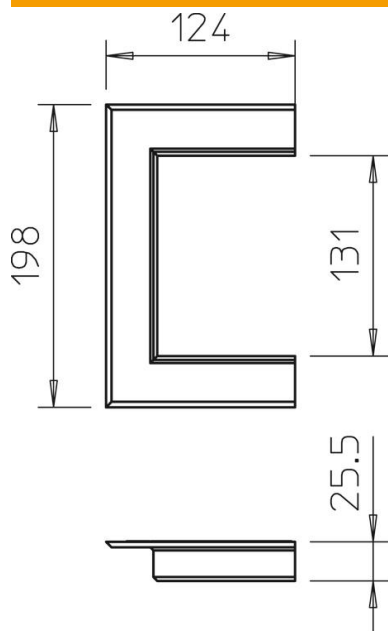

# Technical data sheet

Aluminium wall cover, open, 90130

Item number: 6278890

Wall cover, open, to close wall penetrations during wall mounting.

Alu Aluminium

## Master data

Item number	6278890
Type	G-AWAO90130RW
Description 1	Wall cover
Description 2	open
Manufacturer	OBO
Dimension	124x198x25
Colour	Pure white; RAL 9010
Material	Aluminium
Smallest sales unit	1
Unit of quantity	Piece
Weight	12.3 kg
Weight unit	kg/100 pc.

# Technical data sheet

Aluminium wall cover, open, 90130

Item number: 6278890

## Dimensions

Length	25 mm
Width	198 mm
Height	124 mm