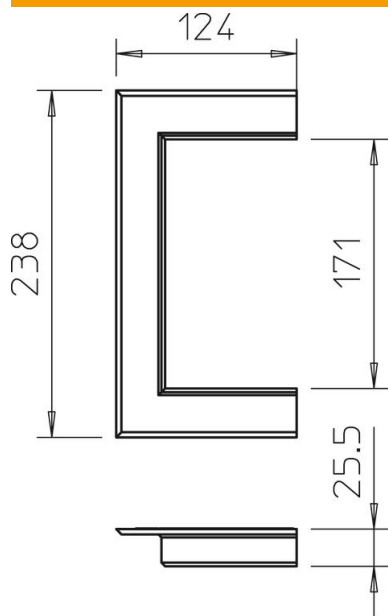

Technical data sheet

Aluminium wall cover, open, 90170

Item number: 6279000

Wall cover, open, to close wall penetrations during wall mounting.

Alu Aluminium

Master data

Item number	6279000
Type	G-AWAO90170RW
Description 1	Wall cover
Description 2	open
Manufacturer	OBO
Dimension	124x238x25
Colour	Pure white; RAL 9010
Material	Aluminium
Smallest sales unit	1
Unit of quantity	Piece
Weight	13.6 kg
Weight unit	kg/100 pc.

Technical data sheet

Aluminium wall cover, open, 90170

Item number: 6279000

Dimensions

Length	25 mm
Width	238 mm
Height	124 mm

Technical data

Version for	Universal
Halogen-free	yes
Trunking depth	90 mm
Mounting type of the trunking	Wall