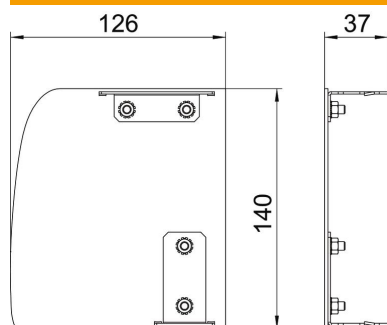

## Master data

Item number	6115935
Type	GAD EL Soft EL
Description 1	End piece, Design duct, left
Description 2	Design Soft
Manufacturer	OBO
Dimension	126x140x37
Material	Aluminium
Surface	Anodised
Surface standard	
Smallest sales unit	1
Unit of quantity	Piece
Weight	15.6 kg
Weight unit	kg/100 pc.

# Technical data sheet

End piece, Soft, left

Item number: 6115935

## Dimensions

Length	37 mm
Width	140 mm
Height	126 mm

## Technical data

Version for	Asymmetrical
Fastening type	Lockable
for duct width	140 mm
for trunking height	114 mm
Suitable for	Left
Halogen-free	yes
Cut lamination	no
Protective film	yes