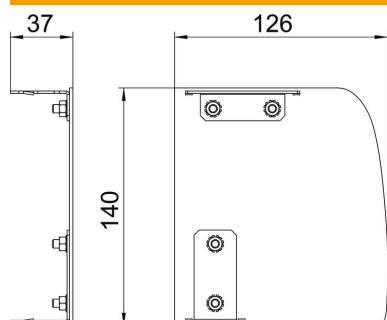

## Master data

Item number	6115945
Type	GAD ER Soft EL
Description 1	End piece, Design duct, right
Description 2	Design Soft
Manufacturer	OBO
Dimension	126x140x37
Material	Aluminium
Surface	Anodised
Surface standard	
Smallest sales unit	1
Unit of quantity	Piece
Weight	15.6 kg
Weight unit	kg/100 pc.

# Technical data sheet

End piece, Soft, right

Item number: 6115945

## Dimensions

Length	37 mm
Width	140 mm
Height	126 mm

## Technical data

Version for	Asymmetrical
Fastening type	Lockable
for duct width	140 mm
for trunking height	114 mm
Suitable for	Right
Halogen-free	yes
Cut lamination	no
Protective film	yes