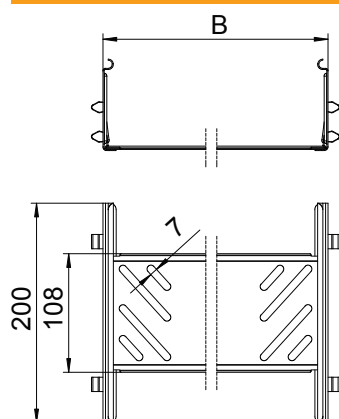

Technical data sheet

Magic straight connector set 110

Item no. 6069144

Cable tray connector with quick fastening for the screwless connection of perforated cable trays with a side height of 110 mm.

The optimised design means that the connector can be used to create radii and as a length compensation piece for large temperature deviations.

VA	Stainless steel, rustproof 1.4301
2B	Bright, reworked

Master data

Item no.	6069144
Type	KTSMV 150 A2
Description 1	Straight connector set
Description 2	for cable tray Magic
Dimension	110x500x200
Material	Stainless steel, material no. 1.4301
Material symbol	A2
Surface	Bright, reworked
Surface symbol	2B
Smallest sales unit (VG)	1 Piece
Weight	71,00 kg/100 pc.

Technical data

Length	200,00 mm
Width	500,00 mm
Side height	110,00 mm
Dimension B	500,00 mm
Version	Straight connector
Suitable for cable tray	<input checked="" type="checkbox"/>
Suitable for mesh cable tray	<input type="checkbox"/>
Suitable for cable ladder	<input type="checkbox"/>
Suitable for maintaining electrical function	<input type="checkbox"/>
Adjustable connector, horizontal	<input type="checkbox"/>
Adjustable connector, vertical	<input type="checkbox"/>
Rustproof steel, pickled	<input type="checkbox"/>
Connection type	Screwless connector