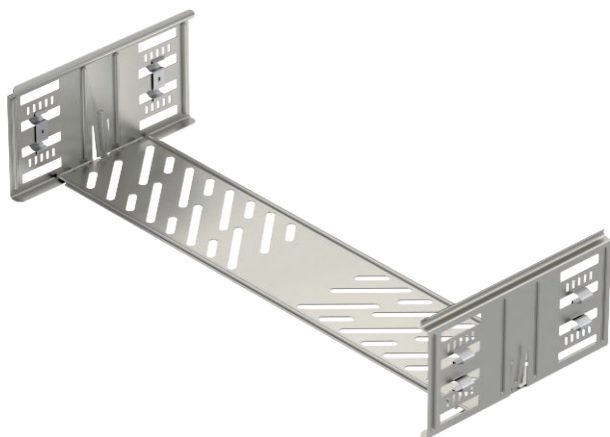

Technical data sheet

Magic straight connector set 110

Item no. 6069144

Cable tray connector with quick fastening for the screwless connection of perforated cable trays with a side height of 110 mm.

The optimised design means that the connector can be used to create radii and as a length compensation piece for large temperature deviations.

VA	Stainless steel, rustproof 1.4301
2B	Bright, reworked

Master data

Item no.	6069144
Type	KTSMV 150 A2
Description 1	Straight connector set
Description 2	for cable tray Magic
Dimension	110x500x200
Material	Stainless steel, material no. 1.4301
Material symbol	A2
Surface	Bright, reworked
Surface symbol	2B
Smallest sales unit (VG)	1 Piece
Weight	71,00 kg/100 pc.

Technical data

Length	200,00 mm
Width	500,00 mm
Side height	110,00 mm
Dimension B	500,00 mm
Version	Straight connector
Suitable for cable tray	<input checked="" type="checkbox"/>
Suitable for mesh cable tray	<input type="checkbox"/>
Suitable for cable ladder	<input type="checkbox"/>
Suitable for maintaining electrical function	<input type="checkbox"/>
Adjustable connector, horizontal	<input type="checkbox"/>
Adjustable connector, vertical	<input type="checkbox"/>
Rustproof steel, pickled	<input type="checkbox"/>
Connection type	Screwless connector