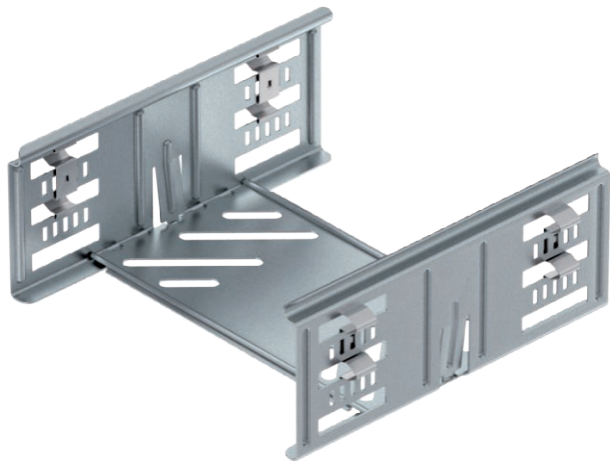

## Magic straight connector set 85

Item no. 6069028

Cable tray connector with quick fastening for the screwless connection of perforated cable trays with a side height of 85 mm.

The optimised design means that the connector can be used to create radii and as a length compensation piece for large temperature deviations.

- St** Steel
- DD** Strip galvanised zinc/aluminium, Double Dip

### Master data

|                          |   |
|--------------------------|---|
| Item no.                 | 6069028                                     |
| Type                     | KTSMV 820 DD                                |
| Description 1            | Straight connector set                      |
| Description 2            | for cable tray Magic                        |
| Dimension                | 85x200x200                                  |
| Material                 | Steel                                       |
| Material symbol          | St  |
| Surface                  | Strip galvanised zinc/aluminium, Double Dip |
| Surface to DIN           | DIN EN 10346                                |
| Surface symbol           | DD  |
| Smallest sales unit (VG) | 1 Piece                                     |
| Weight                   | 43,80 kg/100 pc.                            |