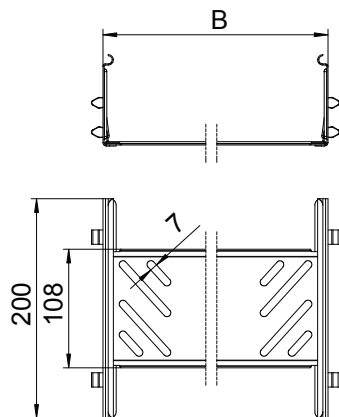

Technical data

Length	200,00 mm
Width	200,00 mm
Side height	85,00 mm
Dimension B	200,00 mm
Dimension	85x200 mm
Version	Straight connector
Plate thickness	1,00 mm
Suitable for cable tray system height	85,00 mm
Suitable for cable tray	☒
Suitable for mesh cable tray	☐
Suitable for cable ladder	☐
Suitable for maintaining electrical function	☐
Adjustable connector, horizontal	☐
Adjustable connector, vertical	☐
Rustproof steel, pickled	☐
Connection type	Screwless connector