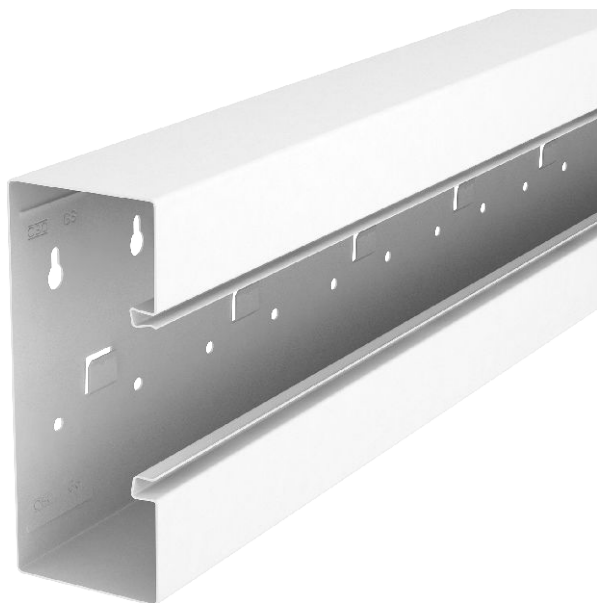

Technical data sheet

Device installation trunking Rapid 80, trunking width 170, trunking height 70, symmetrical
Item no. 6277600

GS device installation trunking for mounting on the wall or on fastening panels. The GS device installation trunking possesses self-contacting locking straps to accept a sheet steel partition. The equipotential bonding between the trunking bases takes place using the trunking coupling. The protective measure and the equipotential bonding is guaranteed between the cover and the base by the self-contacting trunking cover. The real system opening is 76.5 mm. The cover must be ordered separately.

Overlengths up to 3,000 mm for trunking bases and covers as well as other RAL colours can be provided on request. The visible surfaces of the painted device installation trunking are laminated.

St Steel

Master data

Item no.	6277600
Type	GS-S70170RW
Description 1	Device installation trunking
Description 2	symmetrical
Dimension	70x170x2000
Colour	Pure white
RAL number	9010
Material	Steel
Material symbol	St
Smallest sales unit (VG)	2 m
Weight	352,00 kg/100 m

Technical data

Length	2.000,00 mm
Width	170,00 mm
Height	70,00 mm
Number of covers	1
Number of insertable partitions	1
Rear panel version (inner side)	With locking lugs
Rectangular shape	<input checked="" type="checkbox"/>
Fastening type	Screw-on
Base perforation	with base perforation
Cable retaining clip	<input type="checkbox"/>
Trunking height	70,00 mm
Trunking height	170,00 mm
Duct connector	<input type="checkbox"/>
Cover mounting type	Internal
Mounting perforation in base	<input checked="" type="checkbox"/>
Usable cross-section	100,10 cm ²
Usable cross-section	10.010,00 mm ²
Cover width	76,5 mm
Cover width 2	0,00 mm
Cover width 3	0,00 mm
Cover supplied	<input type="checkbox"/>