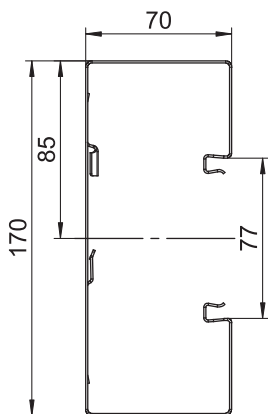

Technical data sheet

Device installation trunking Rapid 80, trunking width 170, trunking height 70, symmetrical
Item no. 6277600

GS device installation trunking for mounting on the wall or on fastening panels. The GS device installation trunking possesses self-contacting locking straps to accept a sheet steel partition. The equipotential bonding between the trunking bases takes place using the trunking coupling. The protective measure and the equipotential bonding is guaranteed between the cover and the base by the self-contacting trunking cover. The real system opening is 76.5 mm. The cover must be ordered separately.

Master data

Item no.	6277600
Type	GS-S70170RW
Description 1	Device installation trunking
Description 2	symmetrical
Dimension	70x170x2000
Colour	Pure white
RAL number	9010
Material	Steel
Material symbol	St
Smallest sales unit (VG)	2 m
Weight	352,00 kg/100 m

Technical data

Length	2.000,00 mm
Width	170,00 mm
Height	70,00 mm
Number of covers	1
Number of insertable partitions	1
Rear panel version (inner side)	With locking lugs
Rectangular shape	<input checked="" type="checkbox"/>
Fastening type	Screw-on
Base perforation	with base perforation
Cable retaining clip	<input type="checkbox"/>
Trunking height	70,00 mm
Trunking height	170,00 mm
Duct connector	<input type="checkbox"/>
Cover mounting type	Internal
Mounting perforation in base	<input checked="" type="checkbox"/>
Usable cross-section	100,10 cm ²
Usable cross-section	10.010,00 mm ²
Cover width	76,5 mm
Cover width 2	0,00 mm
Cover width 3	0,00 mm
Cover supplied	<input type="checkbox"/>

Technical data sheet

Device installation trunking Rapid 80, trunking width
170, trunking height 70, symmetrical
Item no. 6277600

Technical data

Protective film	<input checked="" type="checkbox"/>
Symmetrical	<input checked="" type="checkbox"/>