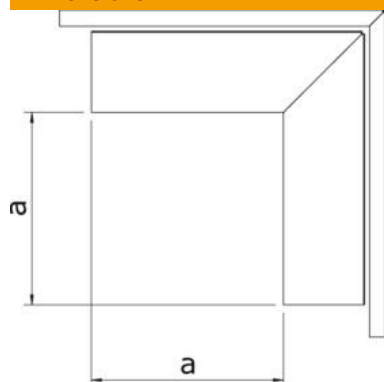

### Master data

Item number	6249582
Type	LKM A60150RW
Description 1	External corner
Description 2	with cover
Manufacturer	OBO
Dimension	60x150mm
Colour	Pure white; RAL 9010
Material	Steel
Surface	Strip galvanized / plastic coated
Surface standard	DIN EN 10346
Smallest sales unit	1
Unit of quantity	Piece
Weight	91.3 kg
Weight unit	kg/100 pc.
CO2 Footprint (GWP) Cradle-to-Gate	3,7171 kg CO2e / 1 Piece

## Dimensions

Length	184 mm
Width	150 mm
Height	64 mm
Dimension a	120 mm