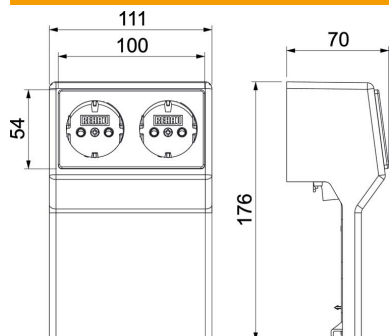

Technical data sheet

Rauduo GT40105 device support, double

Item number: 6132172

Device support with double Schuko socket for the Rauduo trunking system.
For snapping onto the base of the trunking system.

PVC Polyvinylchloride

Master data

Item number	6132172
Type	RD 2GT40105 cws
Description 1	Mounting box
Description 2	RAUDUO 40x105 double RAL9001
Manufacturer	OBO
Colour	Cream; RAL 9001
Material	Polyvinylchloride
Smallest sales unit	1
Unit of quantity	Piece
Weight	17.4 kg
Weight unit	kg/100 pc.

Technical data sheet

Rauduo GT40105 device support, double

Item number: 6132172

Dimensions

Length	62 mm
Width	112 mm
Height	175 mm

Technical data

Number of units	1
Equipment	2x protective contact socket
Decoration	Without
Halogen-free	no
Accessory mounting type	Pre-equipped