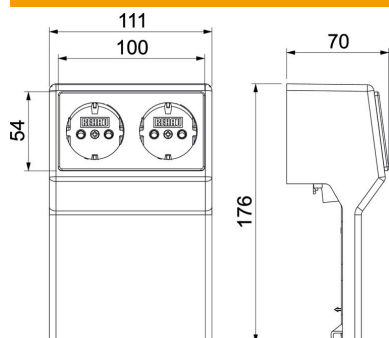

Technical data sheet

Rauduo GT40105 device support, double

Item number: 6132171

Device support with double Schuko socket for the Rauduo trunking system.
For snapping onto the base of the trunking system.

PVC Polyvinylchloride

Master data

Item number	6132171
Type	RD 2GT40105 rws
Description 1	Mounting box
Description 2	RAUDUO 40x105 double RAL9010
Manufacturer	OBO
Colour	Pure white; RAL 9010
Material	Polyvinylchloride
Smallest sales unit	1
Unit of quantity	Piece
Weight	17.4 kg
Weight unit	kg/100 pc.

Technical data sheet

Rauduo GT40105 device support, double

Item number: 6132171

Dimensions

Length	62 mm
Width	112 mm
Height	175 mm

Technical data

Number of units	1
Equipment	2x protective contact socket
Decoration	Without
Halogen-free	no
Accessory mounting type	Pre-equipped