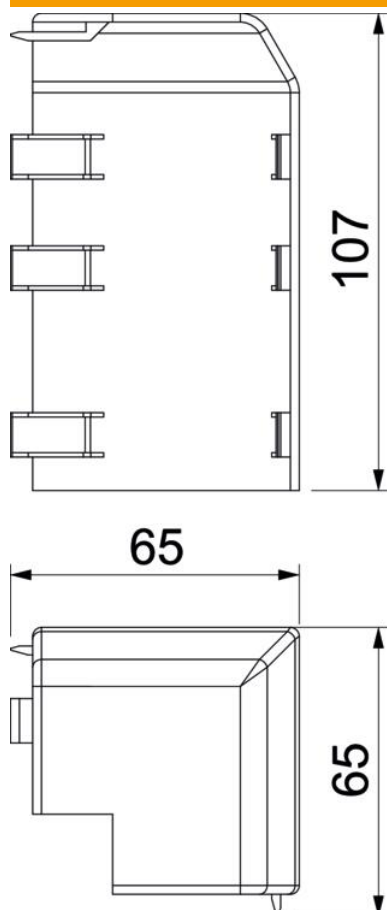

## External corner Rauduo AE40105

Item number: 6132166

External corner as a fitting for changing the direction of the Rauduo trunking system.  
Can be attached using moulded snap-in hooks.

**PVC** Polyvinylchloride

### Master data

Item number	6132166
Type	RD AE40105 cws
Description 1	External corner
Description 2	RAUDUO 40x105 9001
Manufacturer	OBO
Colour	Cream; RAL 9001
Material	Polyvinylchloride
Smallest sales unit	10
Unit of quantity	Piece
Weight	4.25 kg
Weight unit	kg/100 pc.

# Technical data sheet

External corner Rauduo AE40105

Item number: 6132166

## Dimensions

Length	107 mm
Height	75 mm