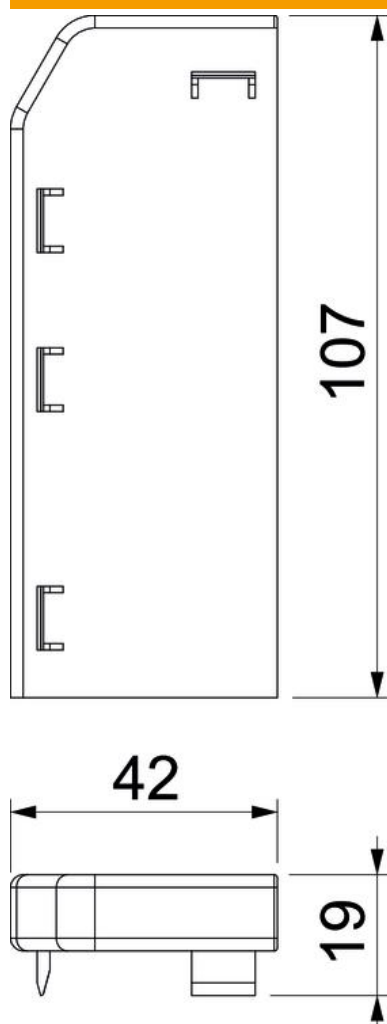

Technical data sheet

End piece Rauduo ESL40105

Item number: 6132169

End piece (left) as a fitting for the Rauduo trunking system.
For a clean end to the trunking system. For attaching to the trunking ends.

PVC Polyvinylchloride

Master data

| | |
|---------------------|----------------------------|
| Item number | 6132169 |
| Type | RD ESL40105 cws |
| Description 1 | End piece left |
| Description 2 | RAUDUO 40x105 left RAL9001 |
| Manufacturer | OBO |
| Colour | Cream; RAL 9001 |
| Material | Polyvinylchloride |
| Smallest sales unit | 10 |
| Unit of quantity | Piece |
| Weight | 1.75 kg |
| Weight unit | kg/100 pc. |

Technical data sheet

End piece Rauduo ESL40105

Item number: 6132169

Dimensions

| | |
|--------|--------|
| Length | 19 mm |
| Width | 106 mm |
| Height | 42 mm |

Technical data

| | |
|-------------------|---------|
| Version for | Left |
| Decoration | Without |
| Cover sealing lip | Without |
| Halogen-free | no |
| With carpet strip | no |
| Pre-markings | no |