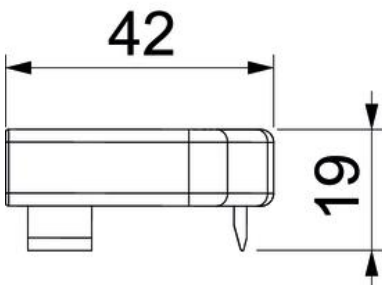

Technical data sheet

End piece Rauduo ESR40105

Item number: 6132167

End piece (right) as a fitting for the Rauduo trunking system.
For a clean end to the trunking system. For attaching to the trunking ends.

PVC Polyvinylchloride

Master data

Item number	6132167
Type	RD ESR40105 cws
Description 1	End piece right
Description 2	RAUDUO 40x105 right 9001
Manufacturer	OBO
Colour	Cream; RAL 9001
Material	Polyvinylchloride
Smallest sales unit	10
Unit of quantity	Piece
Weight	1.75 kg
Weight unit	kg/100 pc.

Technical data sheet

End piece Rauduo ESR40105

Item number: 6132167

Dimensions

Length	19 mm
Width	106 mm
Height	42 mm

Technical data

Version for	Right
Decoration	Without
Cover sealing lip	Without
Halogen-free	no
With carpet strip	no
Pre-markings	no