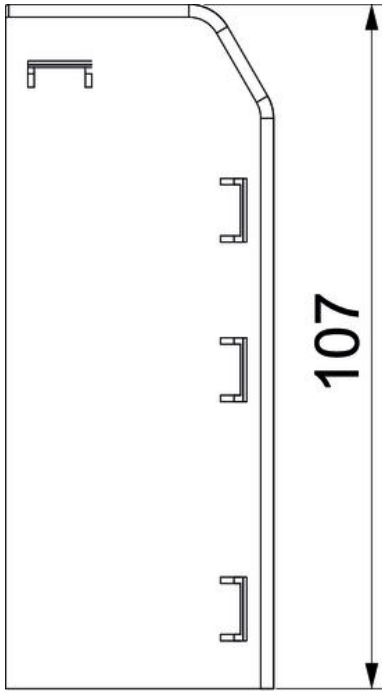

Technical data sheet

End piece Rauduo ESR40105

Item number: 6132167

End piece (right) as a fitting for the Rauduo trunking system.
For a clean end to the trunking system. For attaching to the trunking ends.

PVC Polyvinylchloride

Master data

Item number	6132167
Type	RD ESR40105 cws
Description 1	End piece right
Description 2	RAUDUO 40x105 right 9001
Manufacturer	OBO
Colour	Cream; RAL 9001
Material	Polyvinylchloride
Smallest sales unit	10
Unit of quantity	Piece
Weight	1.75 kg
Weight unit	kg/100 pc.

Technical data sheet

End piece Rauduo ESR40105

Item number: 6132167

Dimensions

Length	19 mm
Width	106 mm
Height	42 mm

Technical data

Version for	Right
Decoration	Without
Cover sealing lip	Without
Halogen-free	no
With carpet strip	no
Pre-markings	no