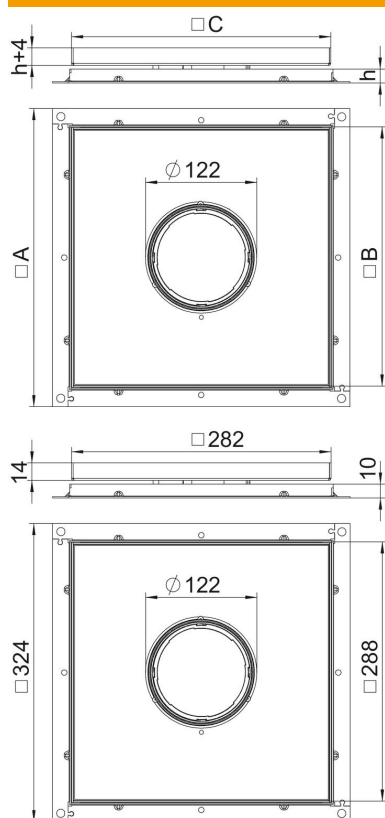

Technical data sheet

Frame cassette for tube body, RKF, nominal size 250-3,
stainless steel

Item number: 7409402

Frame cassette for tube body, for UZD250-3, for the installation of accessories in
dry or wet-cleaned floors indoors.

VA Stainless steel, grade 354/1

Master data

Item number	7409402
Type	RKF3 V2 10
Description 1	Frame cassette
Description 2	for tube
Manufacturer	OBO
Dimension	283x283x10
Material	Stainless steel, grade 354/1
Smallest sales unit	1
Unit of quantity	Piece
Weight	383.2 kg
Weight unit	kg/100 pc.

Technical data sheet

Frame cassette for tube body, RKF, nominal size 250-3,
stainless steel

Item number: 7409402

Dimensions

Dimension A	324 mm
Dimension B	288 mm
Dimension C	282 mm
Dimension h	10 mm

Technical data