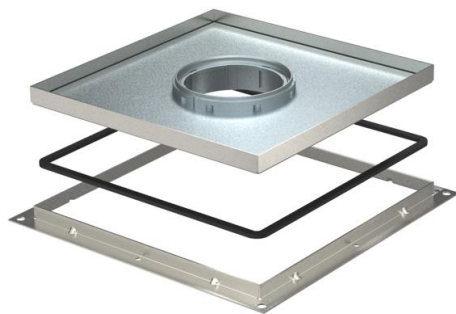

Technical data sheet

Frame cassette for tube body, RKF, nominal size 250-3,
stainless steel

Item number: 7409402

Frame cassette for tube body, for UZD250-3, for the installation of accessories in
dry or wet-cleaned floors indoors.

VA Stainless steel, grade 354/1

Master data

Item number	7409402
Type	RKF3 V2 10
Description 1	Frame cassette
Description 2	for tube
Manufacturer	OBO
Dimension	283x283x10
Material	Stainless steel, grade 354/1
Smallest sales unit	1
Unit of quantity	Piece
Weight	383.2 kg
Weight unit	kg/100 pc.

Technical data sheet

Frame cassette for tube body, RKF, nominal size 250-3,
stainless steel

Item number: 7409402

Dimensions

Dimension A	324 mm
Dimension B	288 mm
Dimension C	282 mm
Dimension h	10 mm

Technical data