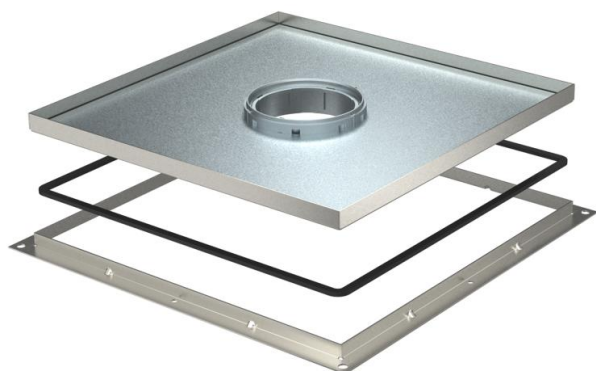

# Technical data sheet

Frame cassette for tube body, RKF, nominal size 350-3,  
stainless steel

Item number: 7409412

Frame cassette for tube body, for UZD350-3, for the installation of accessories in dry or wet-cleaned floors for indoor use.

VA Stainless steel, grade 354/1

## Master data

Item number	7409412
Type	RKF3 V3 10
Description 1	Frame cassette
Description 2	for tube
Manufacturer	OBO
Dimension	383x383x10
Material	Stainless steel, grade 354/1
Smallest sales unit	1
Unit of quantity	Piece
Weight	695.1 kg
Weight unit	kg/100 pc.

# Technical data sheet

Frame cassette for tube body, RKF, nominal size 350-3,  
stainless steel

Item number: 7409412