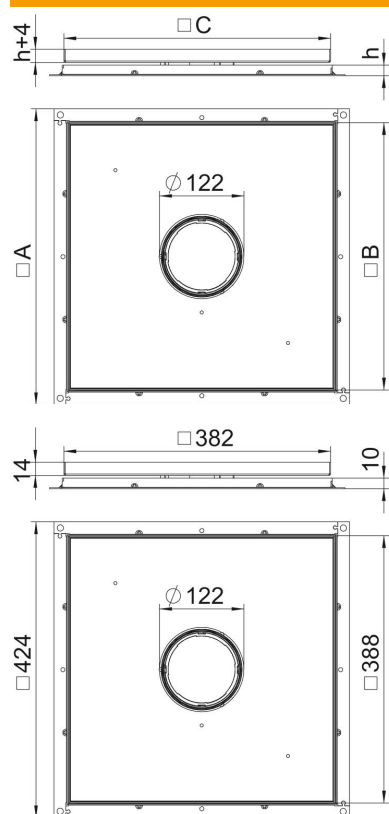

# Technical data sheet

Frame cassette for tube body, RKF, nominal size 350-3,  
stainless steel

Item number: 7409412

Frame cassette for tube body, for UZD350-3, for the installation of accessories in dry or wet-cleaned floors for indoor use.

## Master data

Item number	7409412
Type	RKF3 V3 10
Description 1	Frame cassette
Description 2	for tube
Manufacturer	OBO
Dimension	383x383x10
Material	Stainless steel, grade 354/1
Smallest sales unit	1
Unit of quantity	Piece
Weight	695.1 kg
Weight unit	kg/100 pc.

# Technical data sheet

Frame cassette for tube body, RKF, nominal size 350-3,  
stainless steel

Item number: 7409412

## Dimensions

Dimension A	424 mm
Dimension B	388 mm
Dimension C	382 mm
Dimension h	10 mm