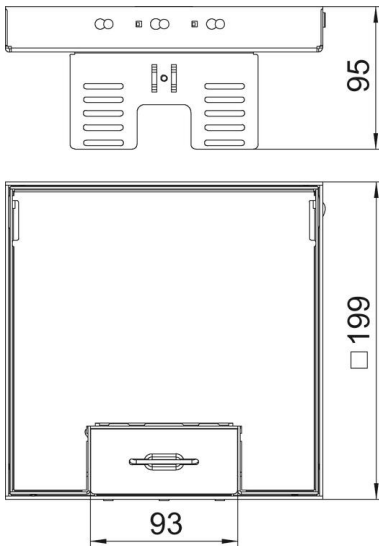

Technical data sheet

Height-adjustable cassette with cord outlet, RKSNUZD3,
stainless steel

Item number: 7409230

Height-adjustable cassette, decoupled from the floor, of nominal size 4, with cord outlet, for the installation of accessories in dry-cleaned floors indoors, for mounting in underfloor boxes UZD250-3 or UZD350-3, either in conjunction with a mounting cover DUG..1/4 or in UGD250-3/4 or UGD350-3/4. Mounting takes place using height-adjustment brackets (order separately) in the aluminium frame profile of the underfloor boxes.

VA

Stainless steel, grade 354/1

Master data

Item number	7409230
Type	RKSN2 UZD3 4VS25
Description 1	Square cassette
Description 2	with cord outlet
Manufacturer	OBO
Dimension	200x200mm
Material	Stainless steel, grade 354/1
Smallest sales unit	1
Unit of quantity	Piece
Weight	286 kg
Weight unit	kg/100 pc.

Technical data sheet

Height-adjustable cassette with cord outlet, RKSNUZD3,
stainless steel

Item number: 7409230

Dimensions

Length	199 mm
Width	199 mm
Height	95 mm
Dimension h	95 mm

Technical data

Number of installable devices	6
Number of mounting boxes	2
Number of cable outlets	1
Version for	Square
Cable outlet version	Swivellable cord outlet
Floor care	Dry
Decouplable	yes
Screed height, min.	110 mm
Floor height, min.	95 mm
Suitable for raised floor installation	yes
Suitable for cavity floor installation	yes
Suitable for underfloor box	250/350
Device support to accept mounting boxes	yes
Length of installation dimensions	201 mm
Nominal size for device installation units	4
Standard	EN 50085-2-2
Protection rating (IP) when used	IP20
Protection rating (IP) when unused	IP40
Protection rating IK code	IK10
Heavy-duty version	no
Installation system type	UT3
Vertical load, large area	to 10,000 N
Vertical load, small area	to 3,000 N
Approvals	VDE