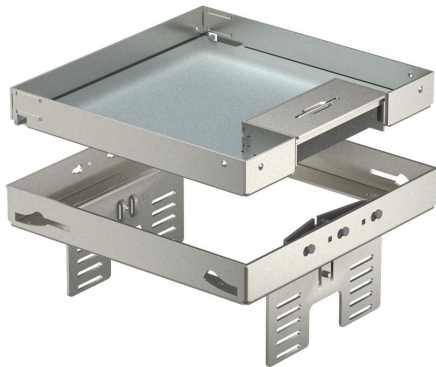

Technical data sheet

Height-adjustable cassette with cord outlet, RKSNUZD3,
stainless steel

Item number: 7409230

Height-adjustable cassette, decoupled from the floor, of nominal size 4, with cord outlet, for the installation of accessories in dry-cleaned floors indoors, for mounting in underfloor boxes UZD250-3 or UZD350-3, either in conjunction with a mounting cover DUG..1/4 or in UGD250-3/4 or UGD350-3/4. Mounting takes place using height-adjustment brackets (order separately) in the aluminium frame profile of the underfloor boxes.

Height-adjustable cassette for cord outlet, 2-compartment. 2 APMT2 cover plates can be installed. For the installation of 2 UT3 universal supports for 4 individual installation devices with support ring/support clamp or 6 Modul 45 devices.

VA

Stainless steel, grade 354/1

Master data

Item number	7409230
Type	RKSN2 UZD3 4VS25
Description 1	Square cassette
Description 2	with cord outlet
Manufacturer	OBO
Dimension	200x200mm
Material	Stainless steel, grade 354/1
Smallest sales unit	1
Unit of quantity	Piece
Weight	286 kg
Weight unit	kg/100 pc.