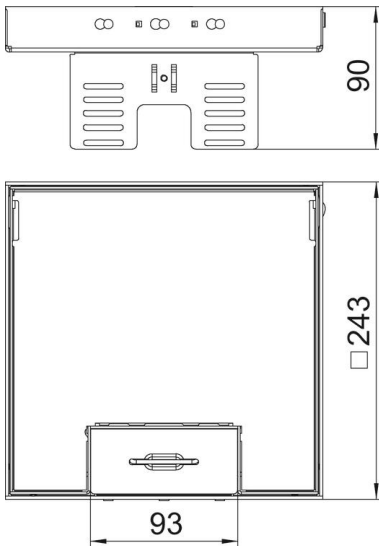

Technical data sheet

Height-adjustable cassette with cord outlet, RKSNUZD3,
stainless steel

Item number: 7409238

Height-adjustable cassette, decoupled from the floor, of nominal size 9, with cord outlet, for the installation of accessories in dry-cleaned floors indoors, for mounting in underfloor boxes UZD250-3 or UZD350-3, either in conjunction with a mounting cover DUG../9 or in UGD250-3/9 or UGD350-3/9. Mounting takes place using height-adjustment brackets (order separately) in the aluminium frame profile of the underfloor boxes.

VA Stainless steel, grade 354/1

Master data

Item number	7409238
Type	RKSN2 UZD3 9VS20
Description 1	Square cassette
Description 2	with cord outlet
Manufacturer	OBO
Dimension	243x243mm
Material	Stainless steel, grade 354/1
Smallest sales unit	1
Unit of quantity	Piece
Weight	338 kg
Weight unit	kg/100 pc.

Technical data sheet

Height-adjustable cassette with cord outlet, RKSNUZD3,
stainless steel

Item number: 7409238

Dimensions

Length	243 mm
Width	243 mm
Height	90 mm
Dimension h	90 mm

Technical data

Number of installable devices	12
Number of mounting boxes	3
Number of cable outlets	1
Version for	Square
Cable outlet version	Swivellable cord outlet
Floor care	Dry
Decouplable	yes
Screed height, min.	105 mm
Floor height, min.	90 mm
Suitable for raised floor installation	yes
Suitable for cavity floor installation	yes
Suitable for underfloor box	250/350
Device support to accept mounting boxes	yes
Length of installation dimensions	244 mm
Nominal size for device installation units	9
Standard	EN 50085-2-2
Protection rating (IP) when used	IP20
Protection rating (IP) when unused	IP40
Protection rating IK code	IK10
Heavy-duty version	no
Installation system type	UT4
Vertical load, large area	to 10,000 N
Vertical load, small area	to 3,000 N
Approvals	VDE