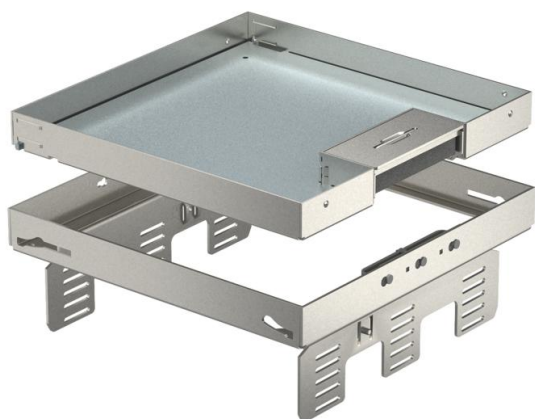

Technical data sheet

Height-adjustable cassette with cord outlet, RKSNUZD3,
stainless steel

Item number: 7409238

Height-adjustable cassette, decoupled from the floor, of nominal size 9, with cord outlet, for the installation of accessories in dry-cleaned floors indoors, for mounting in underfloor boxes UZD250-3 or UZD350-3, either in conjunction with a mounting cover DUG../9 or in UGD250-3/9 or UGD350-3/9. Mounting takes place using height-adjustment brackets (order separately) in the aluminium frame profile of the underfloor boxes.

Height-adjustable cassette for cord outlet, 3-compartment. 3 APMT5 cover plates can be installed. For the installation of 3 UT4 universal supports for 9 individual installation devices with support ring/support clamp or 12 Modul 45 devices.

VA Stainless steel, grade 354/1

Master data

Item number	7409238
Type	RKSN2 UZD3 9VS20
Description 1	Square cassette
Description 2	with cord outlet
Manufacturer	OBO
Dimension	243x243mm
Material	Stainless steel, grade 354/1
Smallest sales unit	1
Unit of quantity	Piece
Weight	338 kg
Weight unit	kg/100 pc.