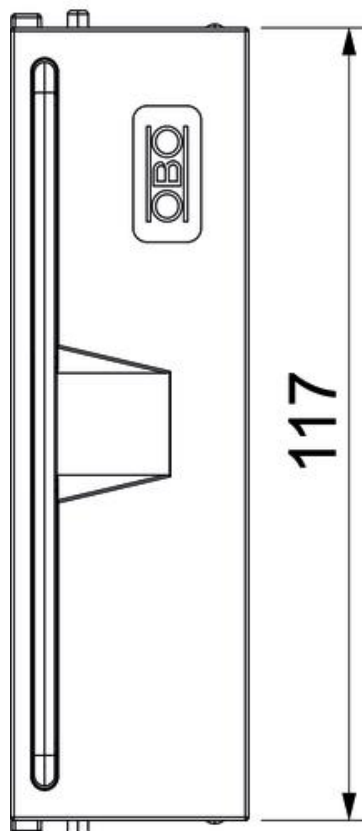

Technical data sheet

Cord outlet SA GES9-3B 9011

Item number: 7407942

Cord outlets (as spare part) for installation in GES9-3 service outlets with handle clamp.

PA Polyamide

Master data

Item number	7407942
Type	SA GES9-3B 9011
Description 1	Cord outlet
Description 2	with handle
Manufacturer	OBO
Dimension	124x31x36
Colour	Graphite black; RAL 9011
Material	Polyamide
Smallest sales unit	1
Unit of quantity	Piece
Weight	2.7 kg
Weight unit	kg/100 pc.

Technical data sheet

Cord outlet SA GES9-3B 9011

Item number: 7407942

Dimensions

Width	117 mm
Height	25 mm

Technical data

Version for	With cable outlet
Floor care	Dry

Technical data sheet

Cord outlet SA GES9-3B 9011

Item number: 7407942