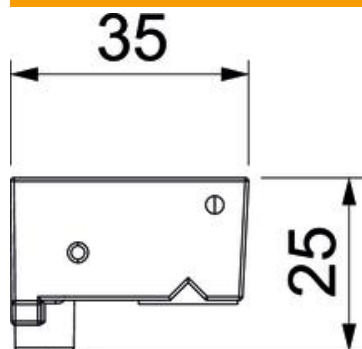

Technical data sheet

Cord outlet SA GES9-3B 9011

Item number: 7407942

Cord outlets (as spare part) for installation in GES9-3 service outlets with handle clamp.

PA Polyamide

Master data

Item number	7407942
Type	SA GES9-3B 9011
Description 1	Cord outlet
Description 2	with handle
Manufacturer	OBO
Dimension	124x31x36
Colour	Graphite black; RAL 9011
Material	Polyamide
Smallest sales unit	1
Unit of quantity	Piece
Weight	2.7 kg
Weight unit	kg/100 pc.

Technical data sheet

Cord outlet SA GES9-3B 9011

Item number: 7407942

Dimensions

Width	117 mm
Height	25 mm

Technical data

Version for	With cable outlet
Floor care	Dry

Technical data sheet