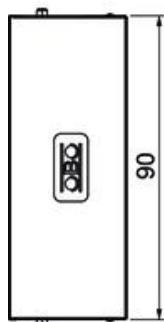

## Master data

Item number	7407945
Type	SA GES9-3S 7011
Description 1	Cord outlet
Description 2	with handle
Manufacturer	OBO
Dimension	95x31x36
Colour	Iron grey; RAL 7011
Material	Polyamide
Smallest sales unit	1
Unit of quantity	Piece
Weight	1.6 kg
Weight unit	kg/100 pc.

## Dimensions

Width	90 mm
Height	18 mm