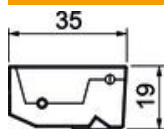

## Master data

Item number	7407945
Type	SA GES9-3S 7011
Description 1	Cord outlet
Description 2	with handle
Manufacturer	OBO
Dimension	95x31x36
Colour	Iron grey; RAL 7011
Material	Polyamide
Smallest sales unit	1
Unit of quantity	Piece
Weight	1.6 kg
Weight unit	kg/100 pc.

## Dimensions

Width	90 mm
Height	18 mm