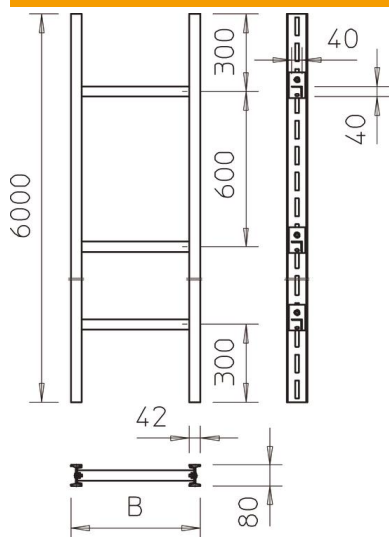

Technical data sheet

Industrial vertical cable ladder, 6 m W40

Item number: 6013902

Vertical ladder of side height 80 mm with screwed-in rungs.
The vertical ladder is shipped in an unmounted state.
The appropriate U clamp is type 2056W.

St Steel

FT Hot-dip galvanised

Master data

Item number	6013902
Type	SLS 80 W40 10 FT
Description 1	Vertical ladder industrial
Description 2	with W 40 rung
Manufacturer	OBO
Dimension	1000x6000
Material	Steel
Surface	Hot-dip galvanised
Surface standard	DIN EN ISO 1461
Smallest sales unit	6
Unit of quantity	Metre
Weight	1627.167 kg
Weight unit	kg/100 m

Technical data sheet

Industrial vertical cable ladder, 6 m W40

Item number: 6013902

Dimensions

Length	6,000 mm
Width	1,000 mm
Height	80 mm
Dimension B	1,000 mm

Technical data

Side wall version	I profile
Version of the rungs	Profile unperforated
Maintain electrical functions	no
Rustproof steel, pickled	no
Side perforation	yes
Rung distance	600 mm