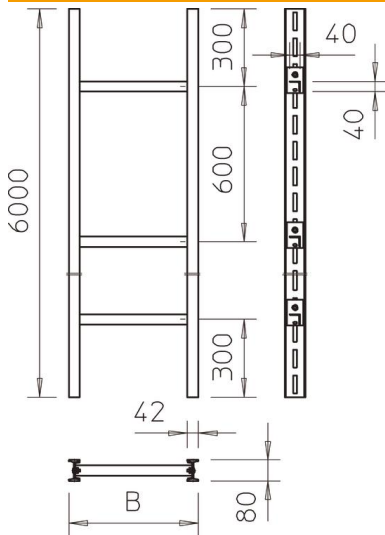

Technical data sheet

Industrial vertical cable ladder, 6 m W40

Item number: 6013848

Vertical ladder of side height 80 mm with screwed-in rungs.
The vertical ladder is shipped in an unmounted state.
The appropriate U clamp is type 2056W.

St Steel

FT Hot-dip galvanised

Master data

Item number	6013848
Type	SLS 80 W40 4 FT
Description 1	Vertical ladder industrial
Description 2	with W 40 rung
Manufacturer	OBO
Dimension	400x6000
Material	Steel
Surface	Hot-dip galvanised
Surface standard	DIN EN ISO 1461
Smallest sales unit	6
Unit of quantity	Metre
Weight	1373.5 kg
Weight unit	kg/100 m

Technical data sheet

Industrial vertical cable ladder, 6 m W40

Item number: 6013848

Dimensions

Length	6,000 mm
Width	400 mm
Height	80 mm
Dimension B	400 mm

Technical data

Side wall version	I profile
Version of the rungs	Profile unperforated
Maintain electrical functions	no
Rustproof steel, pickled	no
Side perforation	yes
Rung distance	600 mm