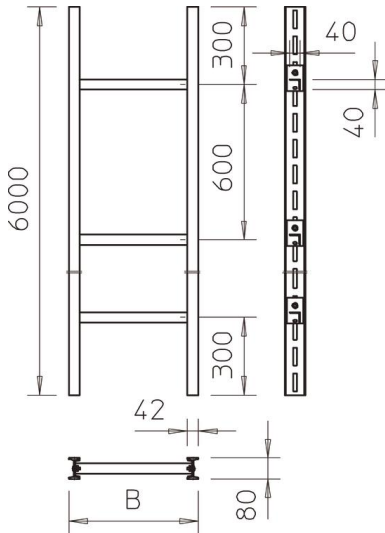

## Industrial vertical cable ladder, 6 m W40

Item number: 6013856

Vertical ladder of side height 80 mm with screwed-in rungs.  
The vertical ladder is shipped in an unmounted state.  
The appropriate U clamp is type 2056W.

### Master data

Item number	6013856
Type	SLS 80 W40 5 FT
Description 1	Vertical ladder industrial
Description 2	with W 40 rung
Manufacturer	OBO
Dimension	500x6000
Material	Steel
Surface	Hot-dip galvanised
Surface standard	DIN EN ISO 1461
Smallest sales unit	6
Unit of quantity	Metre
Weight	1414.833 kg
Weight unit	kg/100 m

## Industrial vertical cable ladder, 6 m W40

Item number: 6013856

### Dimensions

Length	6,000 mm
Width	500 mm
Height	80 mm
Dimension B	500 mm