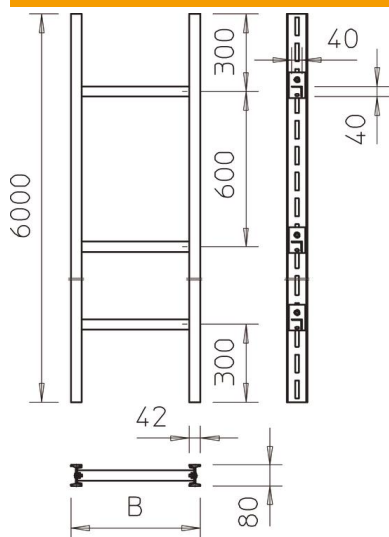

## Industrial vertical cable ladder, 6 m W40

Item number: 6013864

Vertical ladder of side height 80 mm with screwed-in rungs.  
The vertical ladder is shipped in an unmounted state.  
The appropriate U clamp is type 2056W.

### Master data

Item number	6013864
Type	SLS 80 W40 6 FT
Description 1	Vertical ladder industrial
Description 2	with W 40 rung
Manufacturer	OBO
Dimension	600x6000
Material	Steel
Surface	Hot-dip galvanised
Surface standard	DIN EN ISO 1461
Smallest sales unit	6
Unit of quantity	Metre
Weight	1454 kg
Weight unit	kg/100 m

### Dimensions

Length	6,000 mm
Width	600 mm
Height	80 mm
Dimension B	600 mm

### Technical data

Side wall version	I profile
Version of the rungs	Profile unperforated
Maintain electrical functions	no
Rustproof steel, pickled	no
Side perforation	yes
Rung distance	600 mm