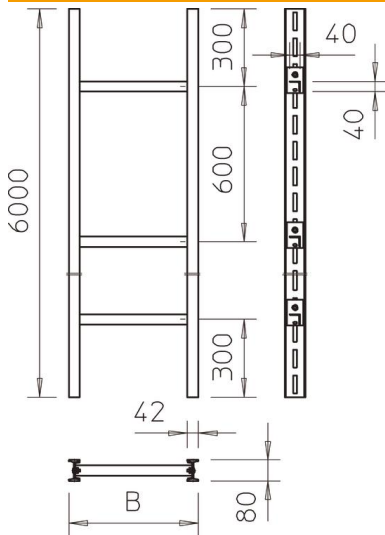

Technical data sheet

Industrial vertical cable ladder, 6 m W40

Item number: 6013872

Vertical ladder of side height 80 mm with screwed-in rungs.
The vertical ladder is shipped in an unmounted state.
The appropriate U clamp is type 2056W.

St Steel

FT Hot-dip galvanised

Master data

Item number	6013872
Type	SLS 80 W40 7 FT
Description 1	Vertical ladder industrial
Description 2	with W 40 rung
Manufacturer	OBO
Dimension	700x6000
Material	Steel
Surface	Hot-dip galvanised
Surface standard	DIN EN ISO 1461
Smallest sales unit	6
Unit of quantity	Metre
Weight	1494.833 kg
Weight unit	kg/100 m

Technical data sheet

Industrial vertical cable ladder, 6 m W40

Item number: 6013872

Dimensions

Length	6,000 mm
Width	700 mm
Height	80 mm
Dimension B	700 mm

Technical data

Side wall version	I profile
Version of the rungs	Profile unperforated
Maintain electrical functions	no
Rustproof steel, pickled	no
Side perforation	yes
Rung distance	600 mm