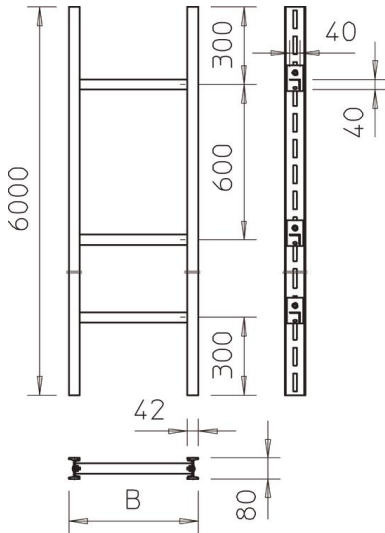

Technical data sheet

Industrial vertical cable ladder, 6 m W40

Item number: 6013880

Vertical ladder of side height 80 mm with screwed-in rungs.
The vertical ladder is shipped in an unmounted state.
The appropriate U clamp is type 2056W.

St Steel

FT Hot-dip galvanised

Master data

Item number	6013880
Type	SLS 80 W40 8 FT
Description 1	Vertical ladder industrial
Description 2	with W 40 rung
Manufacturer	OBO
Dimension	800x6000
Material	Steel
Surface	Hot-dip galvanised
Surface standard	DIN EN ISO 1461
Smallest sales unit	6
Unit of quantity	Metre
Weight	1536.667 kg
Weight unit	kg/100 m

Technical data sheet

Industrial vertical cable ladder, 6 m W40

Item number: 6013880

Dimensions

Length	6,000 mm
Width	800 mm
Height	80 mm
Dimension B	800 mm

Technical data

Side wall version	I profile
Version of the rungs	Profile unperforated
Maintain electrical functions	no
Rustproof steel, pickled	no
Side perforation	yes
Rung distance	600 mm