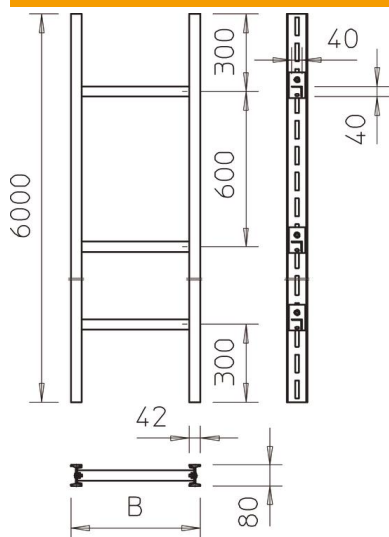

## Industrial vertical cable ladder, 6 m W40

Item number: 6013899

Vertical ladder of side height 80 mm with screwed-in rungs.  
The vertical ladder is shipped in an unmounted state.  
The appropriate U clamp is type 2056W.

### Master data

Item number	6013899
Type	SLS 80 W40 9 FT
Description 1	Vertical ladder industrial
Description 2	with W 40 rung
Manufacturer	OBO
Dimension	900x6000
Material	Steel
Surface	Hot-dip galvanised
Surface standard	DIN EN ISO 1461
Smallest sales unit	6
Unit of quantity	Metre
Weight	1586 kg
Weight unit	kg/100 m

### Dimensions

Length	6,000 mm
Width	900 mm
Height	80 mm
Dimension B	900 mm

### Technical data

Side wall version	I profile
Version of the rungs	Profile unperforated
Maintain electrical functions	no
Rustproof steel, pickled	no
Side perforation	yes
Rung distance	600 mm