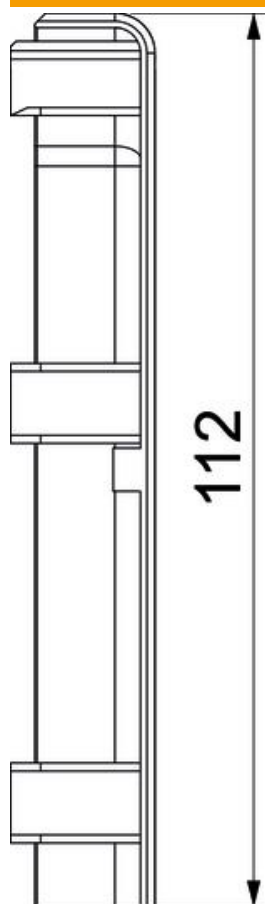

Technical data sheet

End piece SL ESli20110

Item number: 6132300

End piece (left) as a fitting for the skirting trunking.
For a clean end to the trunking system. For attaching to the trunking ends.

PVC Polyvinylchloride

Master data

Item number	6132300
Type	SL ESli20110 rws
Description 1	End piece left
Description 2	SL 20x110 9010
Manufacturer	OBO
Colour	Pure white; RAL 9010
Material	Polyvinylchloride
Smallest sales unit	10
Unit of quantity	Piece
Weight	1.01 kg
Weight unit	kg/100 pc.

Technical data sheet

End piece SL ESli20110

Item number: 6132300

Dimensions

Length	22 mm
Width	18 mm
Height	112 mm

Technical data sheet

End piece SL ESli20110

Item number: 6132300

Technical data

Version for	Left
Decoration	Without
Cover sealing lip	Without
Halogen-free	no
With carpet strip	no
Protection rating	IP40
Protection rating IK code	IK06
Permitted temperature range, max.	60 °C
Permitted temperature range, min.	-5 °C
Pre-markings	no