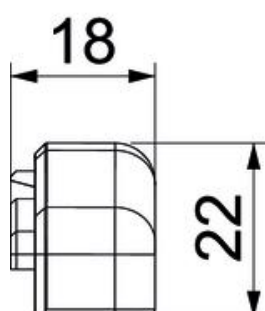

Technical data sheet

End piece SL ESli20110

Item number: 6132300

End piece (left) as a fitting for the skirting trunking.
For a clean end to the trunking system. For attaching to the trunking ends.

PVC Polyvinylchloride

Master data

Item number	6132300
Type	SL ESli20110 rws
Description 1	End piece left
Description 2	SL 20x110 9010
Manufacturer	OBO
Colour	Pure white; RAL 9010
Material	Polyvinylchloride
Smallest sales unit	10
Unit of quantity	Piece
Weight	1.01 kg
Weight unit	kg/100 pc.

Technical data sheet

End piece SL ESli20110

Item number: 6132300

Dimensions

Length	22 mm
Width	18 mm
Height	112 mm

Technical data sheet

End piece SL ESli20110

Item number: 6132300

Technical data

Version for	Left
Decoration	Without
Cover sealing lip	Without
Halogen-free	no
With carpet strip	no
Protection rating	IP40
Protection rating IK code	IK06
Permitted temperature range, max.	60 °C
Permitted temperature range, min.	-5 °C
Pre-markings	no