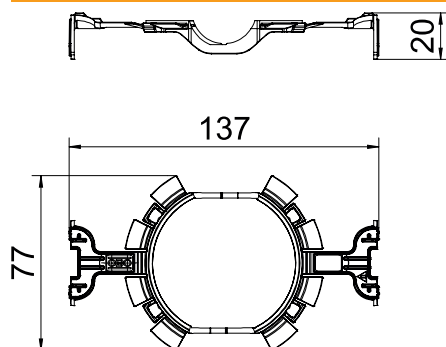

Technical data sheet

UP Quick-Fix

Item no. 2003740

Quick fixing through clamping of flush-mounted device boxes \varnothing 60 mm, instead of plastering or sticking.
For openings with a diameter of 80 mm. Not suitable for the use with thin plaster.

PP Polypropylene

Master data

Item no.	2003740
Type	ZU 60-QF
Description 1	UP Quick-Fix
Description 2	for flush-mounted device box
Available from	01.10.2021
Dimension	\varnothing 60mm
Colour	Signal red
Material	Polypropylene
Material symbol	PP
Smallest sales unit (VG)	25 Piece
Weight	0,57 kg/100 pc.

Technical data

Diameter	60,00 mm
interior \varnothing	60 mm
Type of accessory/spare part	Other
Flame-resistant	acc. to VDE 0471/IEC 60695-2-11, test temperature 650°C
Halogen-free	<input checked="" type="checkbox"/>