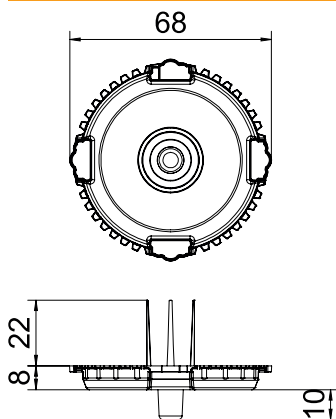

## UP Signal cover flush-mounted boxes, single

Item no. 2003760

Cover as protection of flush-mounted boxes during plastering. Red, with signal bristles for determining position, centring for drill bit, straps for pulling off.

### Master data

Item no.	2003760
Type	ZU 60-SD
Description 1	UP Signal cover
Description 2	for flush-mounted device box
Available from	01.10.2021
Dimension	Ø60mm
Colour	Signal red
Material	Polyethylene
Material symbol	PE
Smallest sales unit (VG)	50 Piece
Weight	0,38 kg/100 pc.

### Technical data

Diameter	60,00 mm
Cover version	Signal lid
Fastening type	Plug-on lid
Shape	Round
Halogen-free	<input checked="" type="checkbox"/>