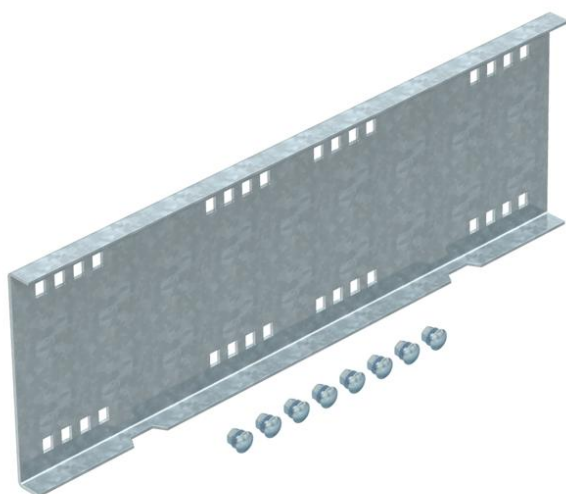

Technical data sheet

Straight connector FS

Item number: 6227708

Straight connector for the connection of wide span cable trays and ladders of types WKSG and WKLG with a side height of 160 mm. Including appropriate bolts, washers and nuts.

- St** Steel
- FS** Strip galvanized

Master data

Item number	6227708
Type	WRVL 160 FS
Description 1	Straight connector
Description 2	for wide span system 160
Manufacturer	OBO
Dimension	160x500
Material	Steel
Surface	Strip galvanized
Surface standard	DIN EN 10346
Smallest sales unit	2
Unit of quantity	Piece
Weight	218 kg
Weight unit	kg/100 pc.

Technical data sheet

Straight connector FS

Item number: 6227708

Dimensions

Length	500 mm
Width	20 mm
Height	160 mm
Plate thickness	2.5 mm

Technical data

Version for	Straight connector
Maintain electrical functions	no
Suitable for mesh cable tray	no
Suitable for cable ladder	yes
Suitable for cable tray	yes
Suitable for cable tray system height	160 mm
Adjustable connector, horizontal	no
Articulated connector, vertical	no
Rustproof steel, pickled	no
Connection type	Screw connector