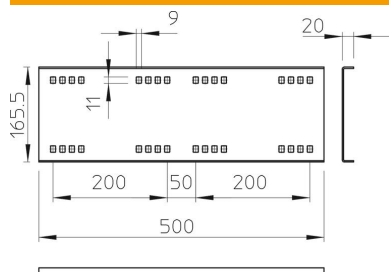

Technical data sheet

Straight connector FS

Item number: 6227708

Straight connector for the connection of wide span cable trays and ladders of types WKSG and WKLG with a side height of 160 mm. Including appropriate bolts, washers and nuts.

- St** Steel
- FS** Strip galvanized

Master data

Item number	6227708
Type	WRVL 160 FS
Description 1	Straight connector
Description 2	for wide span system 160
Manufacturer	OBO
Dimension	160x500
Material	Steel
Surface	Strip galvanized
Surface standard	DIN EN 10346
Smallest sales unit	2
Unit of quantity	Piece
Weight	218 kg
Weight unit	kg/100 pc.

Technical data sheet

Straight connector FS

Item number: 6227708

Dimensions

Length	500 mm
Width	20 mm
Height	160 mm
Plate thickness	2.5 mm

Technical data

Version for	Straight connector
Maintain electrical functions	no
Suitable for mesh cable tray	no
Suitable for cable ladder	yes
Suitable for cable tray	yes
Suitable for cable tray system height	160 mm
Adjustable connector, horizontal	no
Articulated connector, vertical	no
Rustproof steel, pickled	no
Connection type	Screw connector